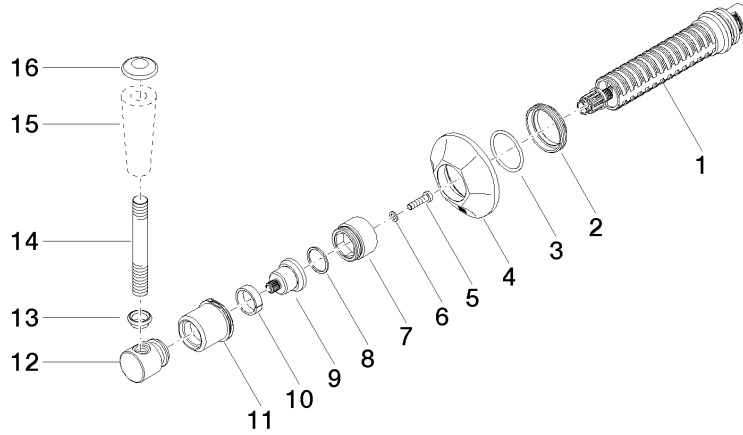

ST 060 401 0371

- rosette Ø 60 mm
- head part with cut-to-length spindle and sleeve

Individual components of this set

You need the following components for this set

1x 11 170 370-06

1x 36 608 371-06

MADISON Wall valve clockwise closing 3/4" - Brushed Platinum

ST 060 401 0371

ST 060 401 0371

Parts for other
finishes can be found
here: [Chrome](#)

MADISON Wall valve clockwise closing 3/4" - Brushed Platinum

MADISON

ST 060 401 0371

MADISON Wall valve clockwise closing 3/4" - Brushed Platinum

MADISON

ST 060 401 0371

MADISON Wall valve clockwise closing 3/4" - Brushed Platinum

MADISON

ST 060 401 0371

Certificates

IAPMO_4976 (1). WRAS_2010066.

ST 060 401 0371

Spare parts list

No.	Item Number	Name	Quantity used	Delivery time
1	90 90 03 127 00 90	top	1	2
2	09 23 10 125-00	nut	1	10
3	90 14 10 063 00 90	seal	1	2
4	09 27 37 102-06	rosette	1	10
5	09 30 30 069 90	screw	1	2
6	09 30 11 194 90	disc	1	2
7	09 18 30 007-06	sleeve	1	-
Spare part can no longer be ordered, please order the replacement item				
8	90 28 10 030 00 90	ring	1	2
9	09 12 12 064-06	base	1	-
Spare part can no longer be ordered, please order the replacement item				
10	90 14 15 021 00 90	ring	1	2
11	09 21 02 161-06	cover	1	10
12	09 20 37 101-06	handle	1	10
13	09 20 37 001-06	handle	1	10
14	09 28 22 013 90	pipe	1	2
15	11 170 370-06	MADISON Lever insert - Brushed Platinum	1	10
16	09 30 30 062-06	screw	1	10