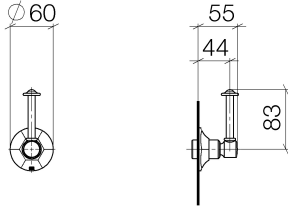

ST 060 401 0371

- rosette Ø 60 mm
- head part with cut-to-length spindle and sleeve

Individual components of this set

You need the following components for this set

1x 11 170 370-06

1x 36 608 371-06

MADISON Wall valve clockwise closing 3/4" - Brushed Platinum

MADISON

ST 060 401 0371

MADISON Wall valve clockwise closing 3/4" - Brushed Platinum

MADISON

ST 060 401 0371

Certificates

IAPMO_4976 (1). WRAS_2010066.

ST 060 401 0371

Spare parts list

No.	Item Number	Name	Quantity used	Delivery time
1	90 90 03 127 00 90	top	1	2
2	09 23 10 125-00	nut	1	10
3	90 14 10 063 00 90	seal	1	2
4	09 27 37 102-06	rosette	1	10
5	09 30 30 069 90	screw	1	2
6	09 30 11 194 90	disc	1	2
7	09 18 30 007-06	sleeve	1	-
Spare part can no longer be ordered, please order the replacement item				
8	90 28 10 030 00 90	ring	1	2
9	09 12 12 064-06	base	1	-
Spare part can no longer be ordered, please order the replacement item				
10	90 14 15 021 00 90	ring	1	2
11	09 21 02 161-06	cover	1	10
12	09 20 37 101-06	handle	1	10
13	09 20 37 001-06	handle	1	10
14	09 28 22 013 90	pipe	1	2
15	11 170 370-06	MADISON Lever insert - Brushed Platinum	1	10
16	09 30 30 062-06	screw	1	10